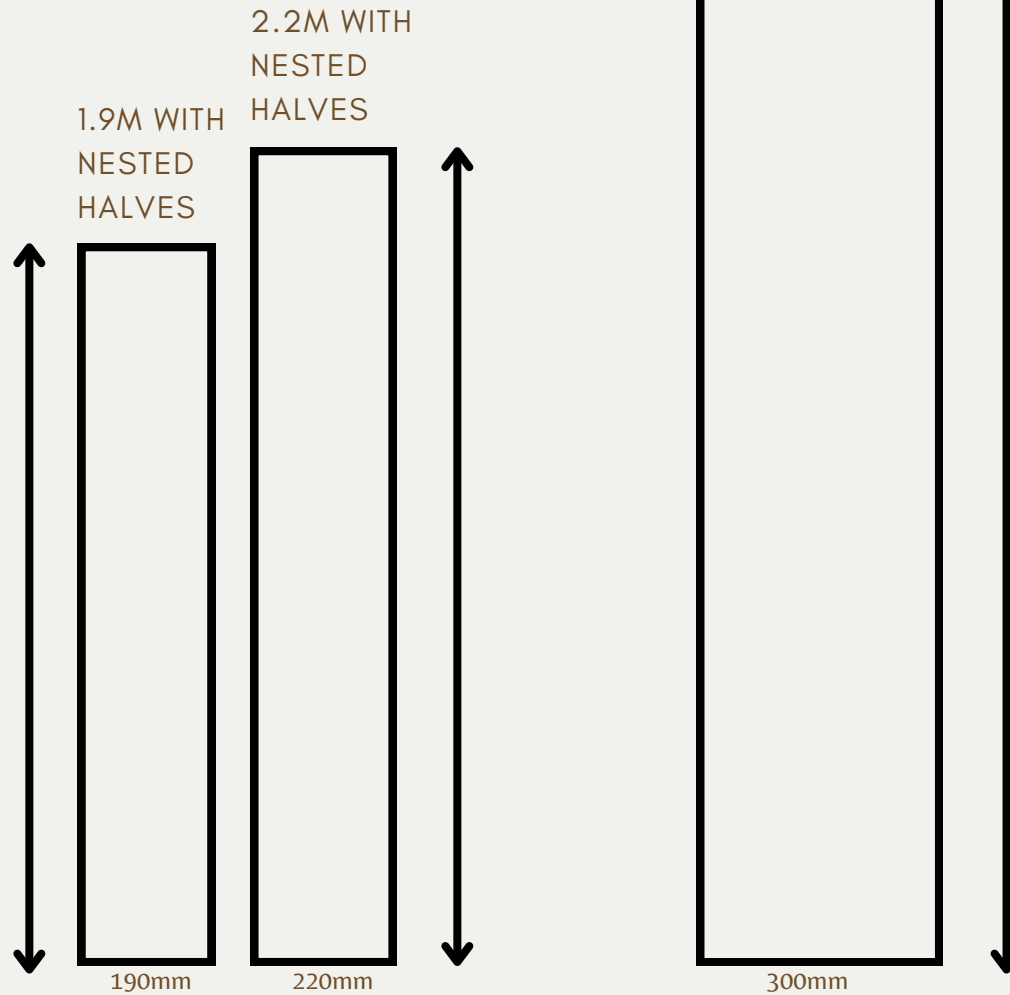

JS WOODCRAFT

3M WITH
NESTED
HALVES

CORE

This collection is based on select grade but after popular demand we now stock a rustic. Along with the plank we also offer a matching Herringbone, Tumbled Herringbone, Chevron & Mansion Weave.

Planks kept in stock
190mm x 16/4mm x 1.9m
220mm x 16/4mm x 2.2m

Rustic
Select

300mm x 20/4mm x 3m
Select

www.jswoodcraftflooring.co.uk

MADE IN YORKSHIRE
FAMILY RUN BUSINESS